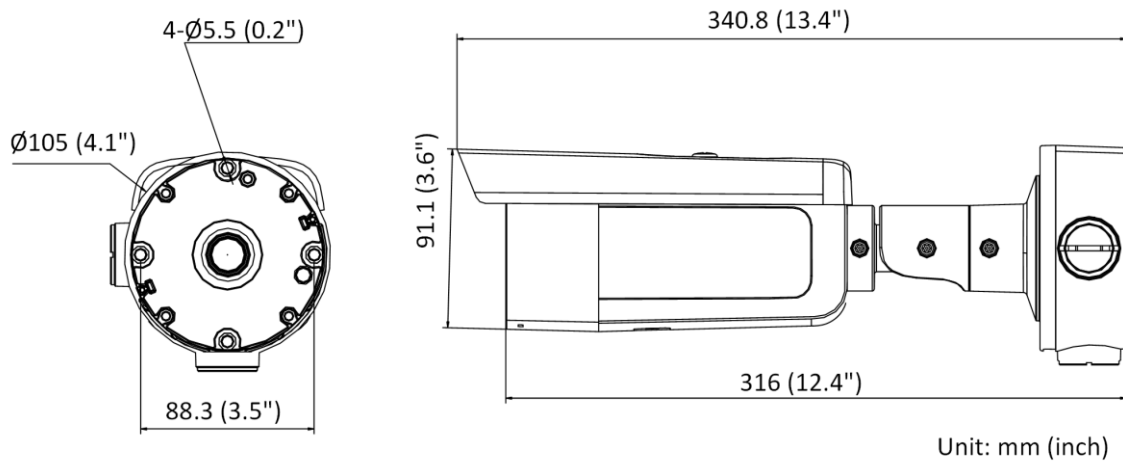

With Package Weight	Approx. 2231 g (3.9 lb.)
Approval	
EMC	FCC SDoC (47 CFR Part 15, Subpart B); CE-EMC (EN 55032: 2015, EN 61000-3-2: 2014, EN 61000-3-3: 2013, EN 50130-4: 2011 +A1: 2014); RCM (AS/NZS CISPR 32: 2015); IC VoC (ICES-003: Issue 6, 2016); KC (KN 32: 2015, KN 35: 2015)
Safety	UL (UL 60950-1); CB (IEC 60950-1:2005 + Am 1:2009 + Am 2:2013, IEC 62368-1:2014); CE-LVD (EN 60950-1:2005 + Am 1:2009 + Am 2:2013, IEC 62368-1:2014); BIS (IS 13252(Part 1):2010+A1:2013+A2:2015); LOA (IEC/EN 60950-1)
Environment	CE-RoHS (2011/65/EU); WEEE (2012/19/EU); Reach (Regulation (EC) No 1907/2006)
Protection	IP67 (IEC 60529-2013), IK10 (IEC 62262:2002)
Anti-Corrosion Protection	NEMA 4X: NEMA 250-2014

▪ Available Model

DS-2CD3B46G2T-IZHSY (2.8 to 12 mm, 8 to 32 mm)

▪ Dimension