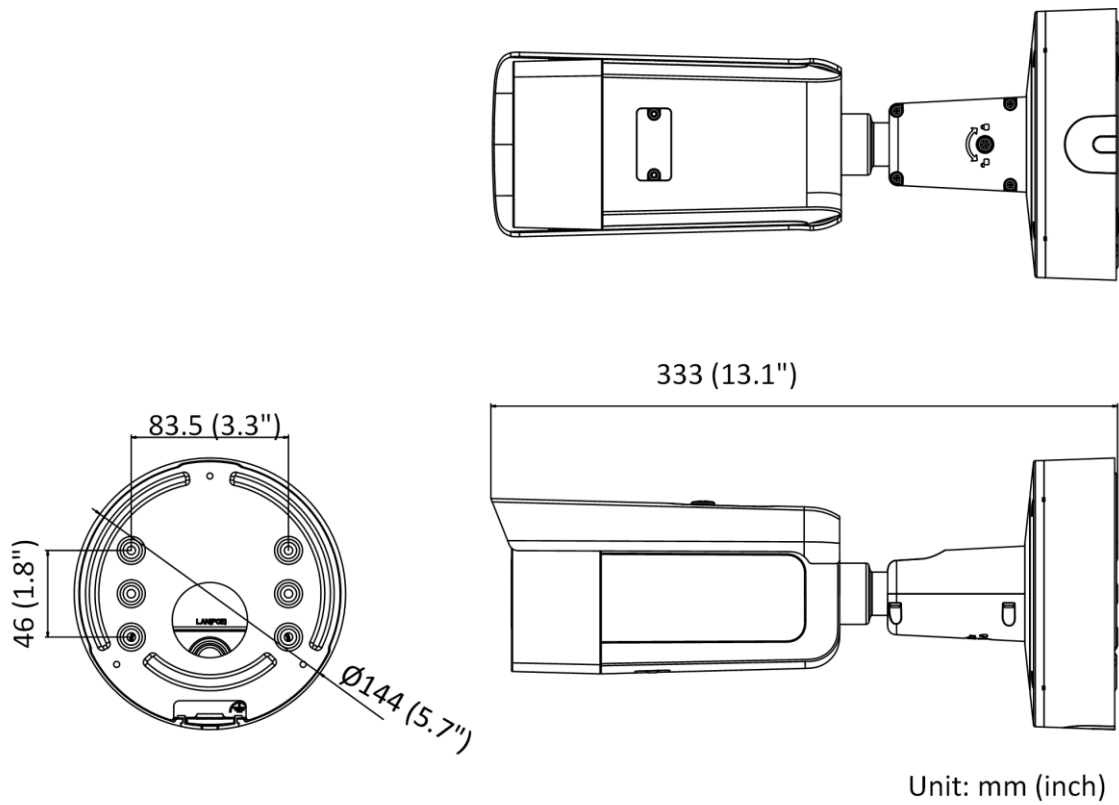

▪ **Dimension**

▪ **Accessory**

▪ **Optional**

DS-1275ZJ-S-SUS Vertical Pole Mount	DS-2251ZJ Pendant Mount	DS-1476ZJ-SUS Corner Mount