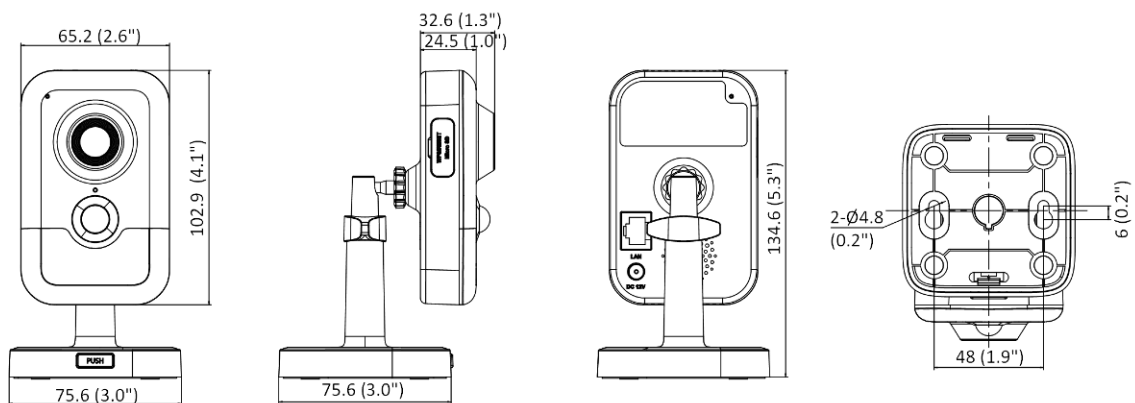

Startup and Operating Conditions	-10 °C to 40 °C (14 °F to 104 °F). Humidity 95% or less (non-condensing)
Camera Material	Plastic
Camera Dimension	102.9 mm × 65.2 mm × 32.6 mm (4.1" × 2.6" × 1.3")
Package Dimension	150 mm × 125 mm × 99 mm (5.9" × 4.9" × 3.9")
Camera Weight	Approx. 120 g (0.3 lb.)
With Package Weight	Approx. 430 g (0.9 lb.)
Approval	
EMC	FCC SDoC (47 CFR Part 15, Subpart B); CE-EMC (EN 55032: 2015, EN 61000-3-2:2019, EN 61000-3-3:2013+A1:2019, EN 50130-4: 2011 +A1: 2014); KC (KN 32: 2015, KN 35: 2015)
Safety	UL (UL 62368-1); CB (IEC 62368-1:2014+A11); CE-LVD (EN 62368-1:2014/A11:2017)
Environment	CE-RoHS (2011/65/EU); WEEE (2012/19/EU); Reach (Regulation (EC) No 1907/2006)

▪ Available Model

DS-2CD2423G2-I (2.8/4 mm)

▪ Dimension

Unit: mm (inch)