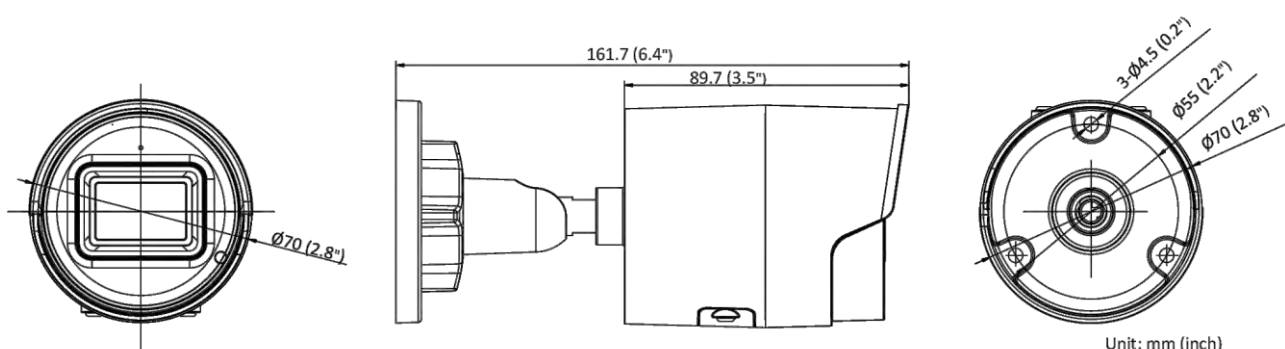

Power Consumption and Current	12 VDC, 0.5 A, max. 6.0 W PoE: (802.3af, 36 V to 57 V), 0.2 A to 0.13 A, max. 7.0 W
Power Interface	Ø5.5 mm coaxial power plug
Material	ADC12
Camera Dimension	Ø70 × 161.7 mm (2.8" × 6.4")
Package Dimension	216 × 121 × 118 mm (8.5" × 4.8" × 4.6")
Camera Weight	480 g (1.1 lb.)
With Package Weight	696 g (1.5 lb.)
Linkage Method	Upload to NAS/memory card, notify surveillance center, trigger record, trigger capture, strobe light, audible warning *Note: External device is required.
Web Client Language	32 languages English, Russian, Estonian, Bulgarian, Hungarian, Greek, German, Italian, Czech, Slovak, French, Polish, Dutch, Portuguese, Spanish, Romanian, Danish, Swedish, Norwegian, Finnish, Croatian, Slovenian, Serbian, Turkish, Korean, Traditional Chinese, Thai, Vietnamese, Japanese, Latvian, Lithuanian, Portuguese (Brazil)
General Function	Anti- flicker, heartbeat, mirror, privacy masks, flash log, password reset via e-mail, pixel counter
Software Reset	Yes
<b>Approval</b>	
EMC	FCC (47 CFR Part 15, Subpart B); CE-EMC (EN 55032: 2015, EN 61000-3-2: 2014, EN 61000-3-3: 2013, EN 50130-4: 2011 +A1: 2014); RCM (AS/NZS CISPR 32: 2015); IC (ICES-003: Issue 6, 2016); KC (KN 32: 2015, KN 35: 2015)
Safety	UL (UL 60950-1); CB (IEC 60950-1:2005 + Am 1:2009 + Am 2:2013); CE-LVD (EN 60950-1:2005 + Am 1:2009 + Am 2:2013); BIS (IS 13252(Part 1):2010+A1:2013+A2:2015); LOA (IEC/EN 60950-1)
Environment	CE-RoHS (2011/65/EU); WEEE (2012/19/EU); Reach (Regulation (EC) No 1907/2006)
Protection	-IU: Ingression protection: IP66 (IEC 60529-2013) -I: Ingression protection: IP67 (IEC 60529-2013)

## ▪ Available Model

DS-2CD2046G2-I(2.8 mm, 4 mm, 6 mm)

DS-2CD2046G2-IU(2.8 mm, 4 mm, 6 mm)

## ▪ Dimension