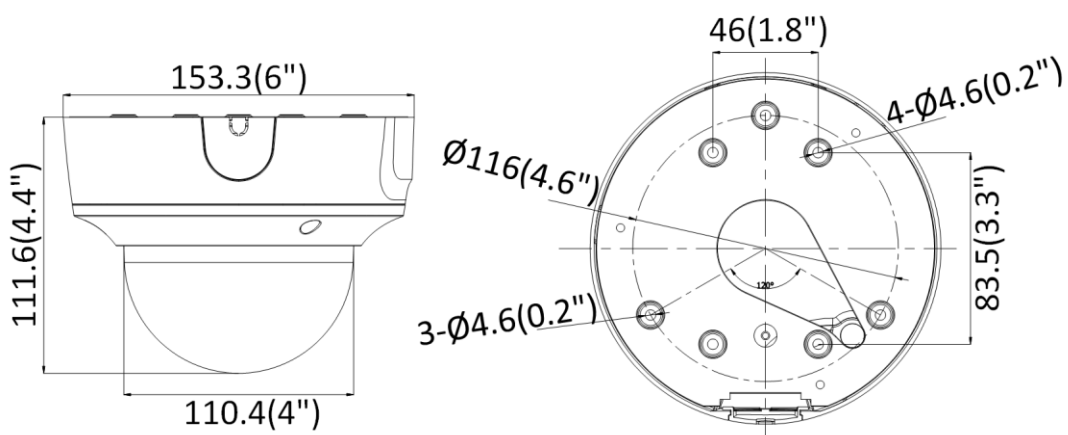

Storage Conditions	-30 °C to 60 °C (-22 °F to 140 °F), humidity 95% or less (non-condensing)
Power Supply	12 VDC ± 25%, Φ 5.5 mm coaxial power plug; reverse polarity protection; PoE (802.3af, class 3)
Power Consumption and Current	12 VDC, 0.9 A, max. 10.8 W; PoE (802.3af, 36 V to 57 V), 0.4 A to 0.2 A, max. 12.9 W
Material	Metal
Dimensions	Camera: Φ153.3 × 111.6 mm (Φ6" × 4.4") With package: 244 × 174 × 173 mm (9.6" × 6.9" × 6.8")
Weight	Camera: approx. 860 g (1.9 lb.) With package: approx. 1440 g (3.2 lb.)
Approval	
EMC	FCC (47 CFR Part 15, Subpart B); CE-EMC (EN 55032: 2015, EN 61000-3-2: 2014, EN 61000-3-3: 2013, EN 50130-4: 2011 +A1: 2014); RCM (AS/NZS CISPR 32: 2015); IC (ICES-003: Issue 6, 2016); KC (KN 32: 2015, KN 35: 2015)
Safety	UL (UL 60950-1); CB (IEC 60950-1:2005 + Am 1:2009 + Am 2:2013); CE-LVD (EN 60950-1:2005 + Am 1:2009 + Am 2:2013); BIS (IS 13252(Part 1):2010+A1:2013+A2:2015); LOA (IEC/EN 60950-1)
Chemistry	CE-RoHS (2011/65/EU); WEEE (2012/19/EU); Reach (Regulation (EC) No 1907/2006)
Protection	Ingress protection: IP67 (IEC 60529-2013), IK10(IEC 62262:2002)

* Listed resolutions are only selectable options. It does not mean that all streams can work at their maximum resolution at the same time.

Available Model

DS-2CD2786G2T-IZS (2.8 to 12 mm)

Dimension

Unit:mm(inch)