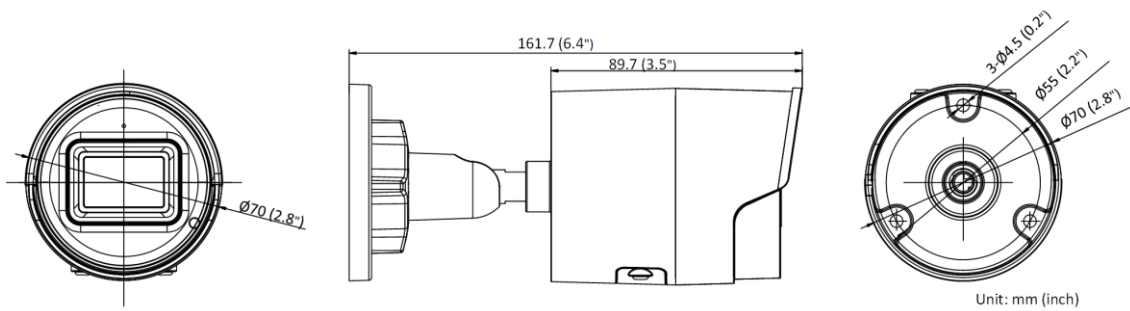

Perimeter Protection	Line crossing detection, intrusion detection, region entrance detection, region exiting detection
<b>General</b>	
Storage Conditions	-30 °C to 60 °C (-22 °F to 140 °F). Humidity 95% or less (non-condensing)
Startup and Operating Conditions	-30 °C to 60 °C (-22 °F to 140 °F). Humidity 95% or less (non-condensing)
Power Supply	12 VDC ± 25%, reverse polarity protection PoE: 802.3af, class 3
Power Consumption and Current	12 VDC, 0.5 A, max. 6.0 W PoE: (802.3af, 36 V to 57 V), 0.2 A to 0.13 A, max. 7.0 W
Power Interface	Ø5.5 mm coaxial power plug
Camera Material	ADC12
Camera Dimension	Ø70 × 161.7 mm (2.8" × 6.4")
Package Dimension	216 × 121 × 118 mm (8.5" × 4.8" × 4.6")
Camera Weight	Approx. 485 g (1.1 lb.)
With Package Weight	Approx. 724 g (1.6 lb.)
Linkage Method	Upload to NAS/memory card/FTP, notify surveillance center, trigger record, trigger capture, send email
Web Client Language	33 languages English, Russian, Estonian, Bulgarian, Hungarian, Greek, German, Italian, Czech, Slovak, French, Polish, Dutch, Portuguese, Spanish, Romanian, Danish, Swedish, Norwegian, Finnish, Croatian, Slovenian, Serbian, Turkish, Korean, Traditional Chinese, Thai, Vietnamese, Japanese, Latvian, Lithuanian, Portuguese (Brazil), Ukrainian
General Function	Anti-flicker, heartbeat, mirror, privacy masks, flash log, password reset via email, pixel counter
Software Reset	Yes
Firmware Version	V5.5.111
<b>Approval</b>	
EMC	FCC (47 CFR Part 15, Subpart B); CE-EMC (EN 55032: 2015, EN 61000-3-2: 2014, EN 61000-3-3: 2013, EN 50130-4: 2011 + A1: 2014); RCM (AS/NZS CISPR 32: 2015); KC (KN 32: 2015, KN 35: 2015)
Safety	UL (UL 60950-1); CB (IEC 60950-1: 2005 + Am 1: 2009 + Am 2: 2013); CE-LVD (EN 60950-1: 2005 + Am 1: 2009 + Am 2: 2013); LOA (IEC/EN 60950-1)
Environment	CE-RoHS (2011/65/EU); WEEE (2012/19/EU); Reach (Regulation (EC) No 1907/2006)
Protection	IP67 (IEC 60529-2013)

## Dimension