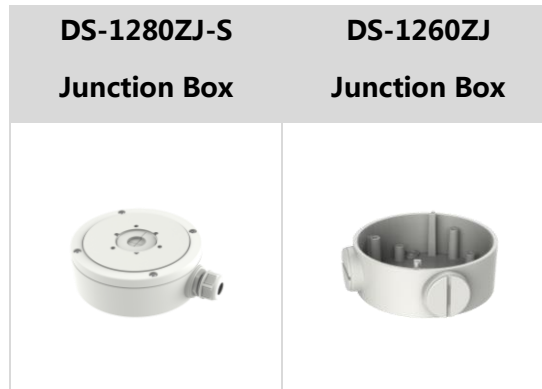

Software Reset	Yes
Storage Conditions	-30 °C to 60 °C (-22 °F to 140 °F). Humidity 95% or less (non-condensing)
Startup and Operating Conditions	-30 °C to 60 °C (-22 °F to 140 °F). Humidity 95% or less (non-condensing)
Power Supply	12 VDC ± 25% PoE: 802.3at, Class 4
Power Consumption and Current	12 VDC, 1.08 A, max. 13 W PoE: (802.3at, 42.5 V to 57 V), 0.36 A to 0.27 A, max. 15 W
Power Interface	Ø5.5 mm coaxial power plug
Material	Aluminum alloy body
Camera Dimension	308.5 × 97.9 × 93 mm (12.2" × 3.9" × 3.7")
Package Dimension	385 × 190 × 180 mm (15.2" × 7.5" × 7.1")
Camera Weight	Approx. 1390 g (3.1 lb.)
With Package Weight	Approx. 1961 g (4.3 lb.)
<b>Approval</b>	
EMC	FCC (47 CFR Part 15, Subpart B); CE-EMC (EN 55032: 2015, EN 61000-3-2: 2014, EN 61000-3-3: 2013, EN 50130-4: 2011 +A1: 2014); RCM (AS/NZS CISPR 32: 2015); IC (ICES-003: Issue 6, 2016); KC (KN 32: 2015, KN 35: 2015)
Safety	UL (UL 60950-1); CB (IEC 60950-1:2005 + Am 1:2009 + Am 2:2013); CE-LVD (EN 60950-1:2005 + Am 1:2009 + Am 2:2013); BIS (IS 13252(Part 1):2010+A1:2013+A2:2015)
Environment	CE-RoHS (2011/65/EU); WEEE (2012/19/EU); Reach (Regulation (EC) No 1907/2006)
Protection	IP67 (IEC 60529-2013), IK10 (IEC 62262: 2002)

## ▪ Available Model

DS-2CD2643G2-IZS (2.8 to 12 mm)

## ▪ Dimension

Unit: mm (inch)

- Accessory
- Included

Distributed by