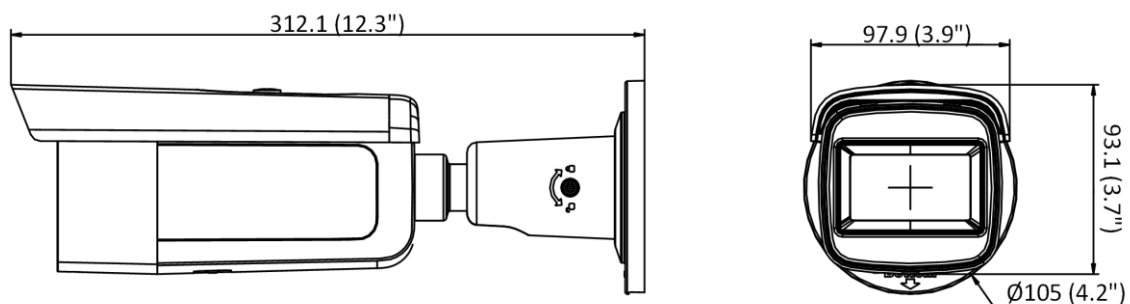

Software Reset	Yes
Storage Conditions	-30 °C to 60 °C (-22 °F to 140 °F). Humidity 95% or less (non-condensing)
Startup and Operating Conditions	-30 °C to 60 °C (-22 °F to 140 °F). Humidity 95% or less (non-condensing)
Power Supply	12 VDC ± 25% PoE: 802.3at, Class 4
Power Consumption and Current	12 VDC, 1.08 A, max. 13 W PoE: (802.3at, 42.5 V to 57 V), 0.36 A to 0.27 A, max. 15 W
Power Interface	Ø5.5 mm coaxial power plug
Material	Aluminum alloy body
Camera Dimension	308.5 × 97.9 × 93 mm (12.2" × 3.9" × 3.7")
Package Dimension	385 × 190 × 180 mm (15.2" × 7.5" × 7.1")
Camera Weight	Approx. 1390 g (3.1 lb.)
With Package Weight	Approx. 1961 g (4.3 lb.)
Approval	
EMC	FCC (47 CFR Part 15, Subpart B); CE-EMC (EN 55032: 2015, EN 61000-3-2: 2014, EN 61000-3-3: 2013, EN 50130-4: 2011 +A1: 2014); RCM (AS/NZS CISPR 32: 2015); IC (ICES-003: Issue 6, 2016); KC (KN 32: 2015, KN 35: 2015)
Safety	UL (UL 60950-1); CB (IEC 60950-1:2005 + Am 1:2009 + Am 2:2013); CE-LVD (EN 60950-1:2005 + Am 1:2009 + Am 2:2013); BIS (IS 13252(Part 1):2010+A1:2013+A2:2015)
Environment	CE-RoHS (2011/65/EU); WEEE (2012/19/EU); Reach (Regulation (EC) No 1907/2006)
Protection	IP67 (IEC 60529-2013), IK10 (IEC 62262: 2002)

▪ Available Model

DS-2CD2643G2-IZS (2.8 to 12 mm)

▪ Dimension

Unit: mm (inch)