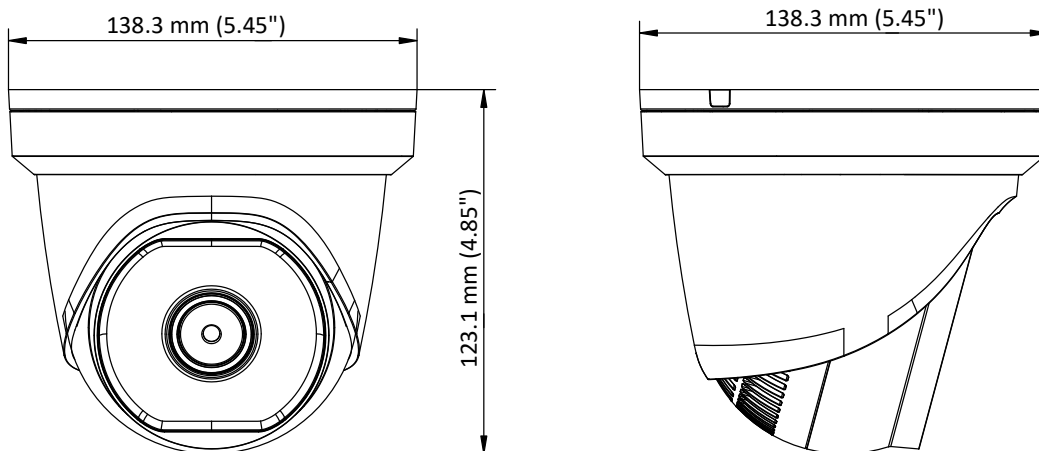

Available Model

DS-2TD1117-6/P

Dimension

Distributed by

**HIKVISION®****Headquarters**

No.555 Qianmo Road, Binjiang District,
Hangzhou 310051, China
T +86-571-8807-5998
overseasbusiness@hikvision.com

Hikvision USA
T +1-909-895-0400
sales.usa@hikvision.com