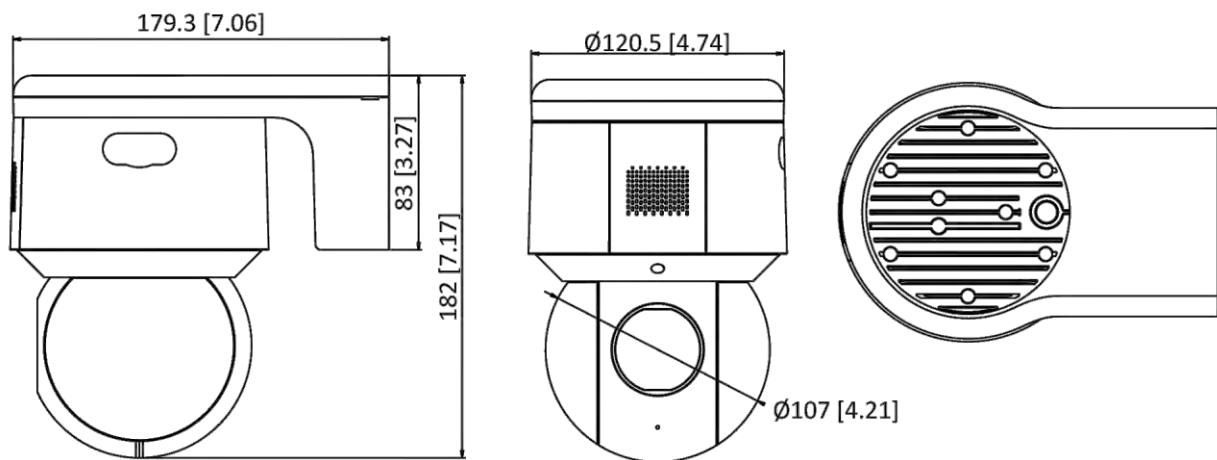

Web Browser	IE 8-11, Chrome 31+, Firefox 30+, Microsoft Edge 41.16299.726.0
<b>Wi-Fi</b>	
Wireless Standards	IEEE 802.11 b/g/n
Frequency Range	2.4 to 2.483GHz
Channel Bandwidth	20/40MHz
Protocols	DSSS/OFDM
Security	64/128-bit WEP, WPA/WPA2, WPS
Transfer Rates	11b:11Mbps; 11g:54Mbps; 11n:150Mbps
Wireless Range	50 m
<b>Interface</b>	
Audio	1-ch audio input (line in/mic in), 2.0 to 2.4Vp-p, 1k Ohm $\pm$ 10%, 1 built-in microphone 1-ch audio output (line out and built-in speaker), line level, impedance: 600 $\Omega$ , 1 built-in speaker
Built-in Speaker	8 $\Omega$ , 2 W. Max sound pressure level: 100 dB (10 cm)
Alarm	1-ch alarm input/1-ch alarm output
Network Interface	1 RJ45 10 M/100 M Ethernet interface
<b>General</b>	
Power	12 VDC, 3.33 A & PoE (802.3at), 42.5 to 57 VDC, 0.6 A Max. 19 W (including max. 2.4 W for IR, 1.2 W for white light flashing)
Working Environment	Temperature: -30°C to 60°C (-22°F to 140°F), humidity: $\leq$ 90%, no condensing
Protection Level	IP66 standard, 6000V lightning protection, surge protection and voltage transient protection
Material	ADC12 + PC
Dimension	179.3 mm $\times$ 120.5 mm $\times$ 182 mm (7.06" $\times$ 4.74" $\times$ 7.16")
Weight	Approx. 1.125 kg (2.48 lb.)

## DORI

The DORI (detect, observe, recognize, identify) distance gives the general idea of the camera ability to distinguish persons or objects within its field of view. It is calculated based on the camera sensor specification and the criteria given by EN 62676-4: 2015.

## Dimensions