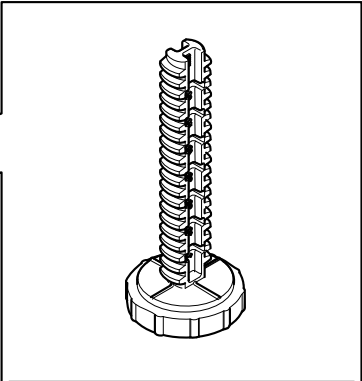

AXIS TP3202 Recessed Mount

i