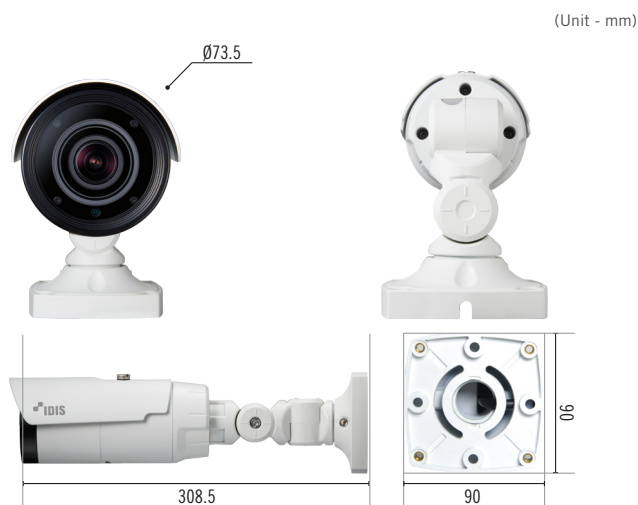

DIMENSIONS