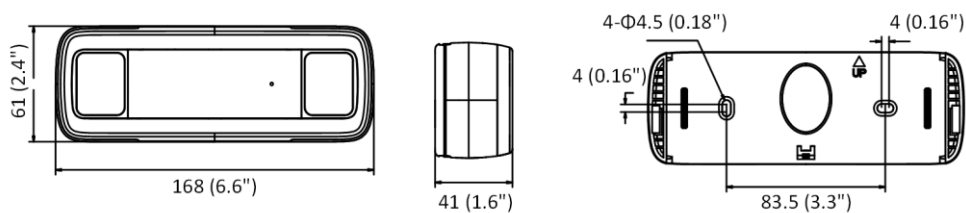

Material	Front cover: plastic, camera body: metal
Dimensions	With -V: 168 mm × 61 mm × 41 mm (6.6" × 2.4" × 1.6") Without -V: 168 mm × 61 mm × 36 mm (6.6" × 2.4" × 1.4") With Package: 235 mm × 120 mm × 125 mm (9.2" × 4.7" × 4.9")
Weight	Camera: Approx. 435 g (1 lb.) With package: 725 g (1.6 lb)
Approval	
EMC	47 CFR Part 15, Subpart B; EN 55032: 2015, EN 61000-3-2: 2014, EN 61000-3-3: 2013, EN 50130-4: 2011 +A1: 2014; AS/NZS CISPR 32: 2015; ICES-003: Issue 6, 2016; KN 32: 2015, KN 35: 2015
Safety	UL 60950-1, IEC 60950-1:2005 + Am 1:2009 + Am 2:2013, EN 60950-1:2005 + Am 1:2009 + Am 2:2013, IS 13252(Part 1):2010+A1:2013+A2:2015
Environment	2011/65/EU, 2012/19/EU, Regulation (EC) No 1907/2006
Protection	With -V model: IP67 (IEC 60529-2013)

Available Model

DS-2CD6825G0/C-I (2 mm), DS-2CD6825G0/C-IS (2 mm), DS-2CD6825G0/C-IV (2 mm), DS-2CD6825G0/C-IVS (2 mm)

Dimension

Without -V Model:

With -V Model:

Installation Recommendation

Following table shows the relations among focal length, mounting height, and max. detection span of typical values. For detailed installation advice, please contact the technical support of HIKVISION.

Focal Length (mm)	Mounting Height (m)	Max. Detection Span (m)
2	2.1	1.02
2	2.6	2.30
2	3.1	3.58
2	3.6	4.86
2	4.1	6.14
2	4.6	5.50
2	5.1	6.45
2	5.6	7.40
2	6	8.16

Distributed by

**HIKVISION®****Headquarters**