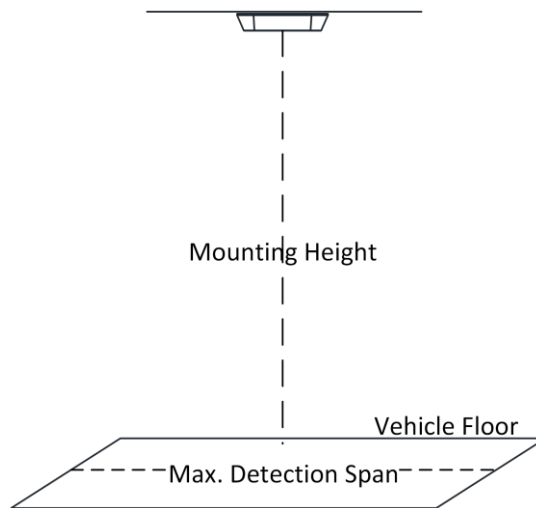

Material	Front cover: plastic, camera body: metal
Dimensions	With -V: 168 mm × 61 mm × 41 mm (6.6" × 2.4" × 1.6") Without -V: 168 mm × 61 mm × 36 mm (6.6" × 2.4" × 1.4") With Package: 235 mm × 120 mm × 125 mm (9.2" × 4.7" × 4.9")
Weight	Camera: Approx. 435 g (1 lb.) With package: 725 g (1.6 lb)
Approval	
EMC	47 CFR Part 15, Subpart B; EN 55032: 2015, EN 61000-3-2: 2014, EN 61000-3-3: 2013, EN 50130-4: 2011 +A1: 2014; AS/NZS CISPR 32: 2015; ICES-003: Issue 6, 2016; KN 32: 2015, KN 35: 2015
Safety	UL 60950-1, IEC 60950-1:2005 + Am 1:2009 + Am 2:2013, EN 60950-1:2005 + Am 1:2009 + Am 2:2013, IS 13252(Part 1):2010+A1:2013+A2:2015
Environment	2011/65/EU, 2012/19/EU, Regulation (EC) No 1907/2006
Protection	With -V model: IP67 (IEC 60529-2013)

Available Model

DS-2CD6825G0/C-I (2 mm), DS-2CD6825G0/C-IS (2 mm), DS-2CD6825G0/C-IV (2 mm), DS-2CD6825G0/C-IVS (2 mm)

Dimension

Without -V Model:

With -V Model:

Installation Recommendation

Following table shows the relations among focal length, mounting height, and max. detection span of typical values. For detailed installation advice, please contact the technical support of HIKVISION.

Focal Length (mm)	Mounting Height (m)	Max. Detection Span (m)
2	2.1	1.02
2	2.6	2.30
2	3.1	3.58
2	3.6	4.86
2	4.1	6.14
2	4.6	5.50
2	5.1	6.45
2	5.6	7.40
2	6	8.16

Distributed by

**HIKVISION®****Headquarters**