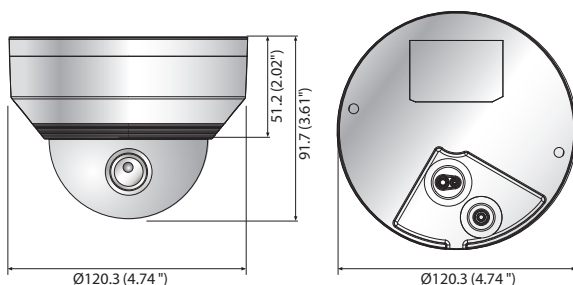

Dimensions

Unit : mm (inch)