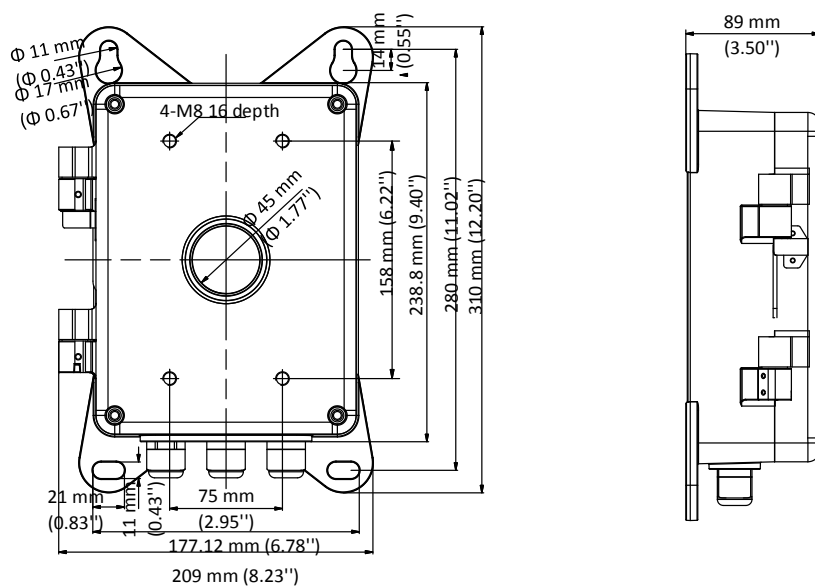

DS-1674ZJ

Power Box

Features

- Aluminum alloy with surface spray treatment
- With cable outlet(s)
- Applies to both indoor conditions, and outdoor conditions

Dimension

Available Model

DS-1674ZJ

Parameter

Model	DS-1674ZJ
Parameters	Power Box
Appearance	Hikvision White
Material	Aluminum Alloy
Dimension	310 mm × 208.9 mm × 89 mm (12.20" × 8.22" × 3.50")
Weight	2380 g (5.25 lb.)

Notes

- The power box should be installed on the flat surface.
- Waterproof rubber is necessary for the outdoor application.
- The wall must be capable of supporting at least 3 times as much as the total weight of the camera, and the power box.
- The maximum load capacity of the power box is 10 kg (22.05 lb.).