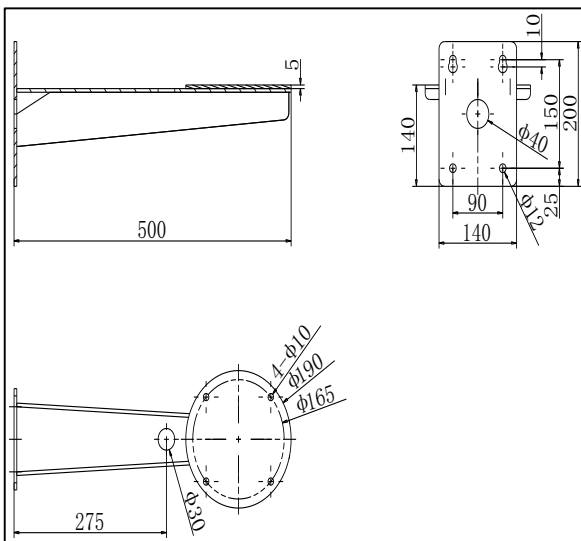

## DS-1693ZJ

Wall Mount Bracket for Positioning System

### Dimension:

### Parameter:

Model	DS-1693ZJ
Parameters	Wall Mount Bracket for Positioning System
Appearance	Hikvision White
Material	Steel
Dimension	190×200×500mm
Weight	5700g