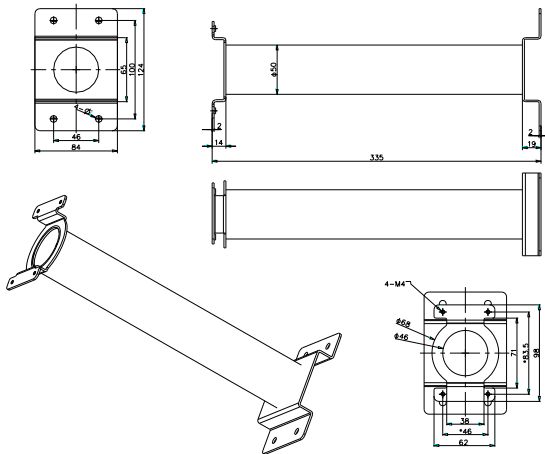

DS-1691ZJ

Pendent Mounting Bracket for PTZ Camera

Features:

- Steel material with surface spray treatment
- Hikvision white

Dimension:

Order Model:

DS-1691ZJ

Parameter:

Model	DS-1691ZJ
Parameters	Pendent Mounting Bracket for PTZ Camera
Appearance	Hik White
Material	Steel
Dimension	84×124×335mm
Weight	980g

Notice:

- The bracket should be installed on flat wall
- The wall must be capable of supporting over 3 times as much as the total weight of the camera and the mount.
- The maximum load capacity of the bracket is **4.5KG**

Note: The actual dome camera may vary from the picture above.