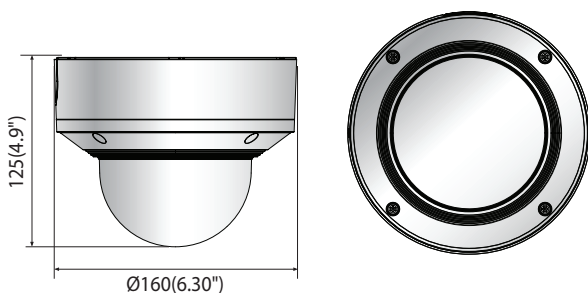

## Key Features

- Max. 2Megapixel & 5Megapixel resolution
- 0.015Lux@F1.4 (Color), 0Lux (B/W, IR LED on) (XND-6081RV)  
0.07Lux@F1.4 (Color), 0Lux (B/W, IR LED on) (XND-8081RV)
- Day & Night (ICR), WDR (150dB / 120dB)
- Hallway View, WiseStreamII Support
- Video & audio analytics, Audio playback
- DIS and shock detection with built-in gyro sensor
- Modular structure, PoE, 12VDC
- IP52, IK10, PoE, 12VDC

## Dimensions

Unit : mm (inch)