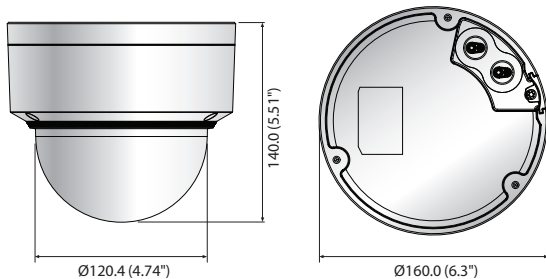

Dimensions

Unit : mm (inch)

Accessories (Optional)

XND-6085/6085V	
VIDEO	
Imaging Device	1/2" 2.17M CMOS
Total Pixels	1,952(H) X 1,113(V) approx 2.17M pixels
Effective Pixels	1,945(H) X 1,097(V) approx 2.13M pixels
Scanning System	Progressive Scan
Min. Illumination	Color : 0.004 Lux (1/30sec, F0.94), B/W : 0.0004 Lux (1/30sec, F0.94)
S / N Ratio	50dB
Video Out	CVBS : 1.0Vpp / 75Ω composite, 720 x 480(N), 720 x 576(P), for Installation USB : Micro USB Type B, 1280 x 720 for Installation
LENS	
Focal Length (Zoom Ratio)	4.1 ~ 16.4mm (Optical 4x)
Max. Aperture Ratio	F0.94(Wide) ~ F2.4(Tele)
Angular Field of View	H : 100°(Wide) ~ 26.2°(Tele) / V : 54°(Wide) ~ 14.8°(Tele) / D : 116°(Wide) ~ 30°(Tele)
Min. Object Distance	0.7m (2.30ft)
Focus Control	Simple Focus (motorized V/F) / Manual
Lens / Mount Type	DC Auto Iris / Board-in Type
PAN / TILT / ROTATE	
Pan / Tilt / Rotate Range	±175° / ±73° / ±175°
PTR Control	Remote adjustment (Max. 200 cycles)
OPERATIONAL	
Camera Title	Off / On (Displayed up to 85 Characters) - W/W : English / Numeric / Special Characters - China : English / Numeric / Special / Chinese Characters - Common : Multi-line (Max. 5), Color (Gray / Green / Red / Blue / Black / White), Transparency, Auto scale by Resolution
Day & Night	Auto (ICR) / Color / B/W / External / Schedule
Backlight Compensation	Off / BLC / HLC / WDR
Wide Dynamic Range	150dB
Contrast Enhancement	SSDR (Off / On)
Digital Noise Reduction	SSNRV (2D + 3D Noise filter) (Off / On)
Digital Image Stabilization	Off / On (Built-in Gyro sensor)
Digital PTZ	24x, Digital PTZ (Preset, Group)
Defog	Off / Auto / Manual
Motion Detection	Off / On (8ea, 8point polygonal zones), Handover
Privacy Masking	Off / On (32ea, polygonal zones) - Color : Gray / Green / Red / Blue / Black / White - Mosaic
Gain Control	Off / Low / Middle / High
White Balance	ATW / AWC / Manual / Indoor / Outdoor (Included mercury & Sodium)
LDC (Lens Distortion Correction)	Off / On (5 Levels with min / max)
Electronic Shutter Speed	Minimum / Maximum / Anti Flicker (2 ~ 1/12,000sec)
Digital PTZ	24x, Digital PTZ (Preset, Group)
Flip / Mirror	Off / On, Hallway View : 90°/270°
Video & Audio Analytics	Tampering, Loitering, Directional detection, Defocus detection, Fog detection, Virtual line, Enter / Exit, (Dis) Appear, Audio detection, Face detection, Motion detection, Digital auto tracking, Sound classification
Alarm I/O	Input 1ea / Output 1ea
Alarm Triggers	Alarm Input, Motion detection, Video & Audio analytics, Network disconnect
Alarm Events	File Upload Via FTP, E-mail, Notification Via E-mail, Local storage (SD / SDHC / SDXC) or NAS recording at event triggers, External output, DPTZ preset
Pixel Counter	Support
NETWORK	
Ethernet	RJ-45 (10/100 BASE-T)
Video Compression Format	H.265 / H.264 (MPEG-4 part 10/AVC) : Main / Baseline / High, MJPEG
Resolution	1920 x 1080, 1280 x 1024, 1280 x 960, 1280 x 720, 1024 x 768, 800 x 600, 800 x 448, 720 x 576, 720 x 480, 640 x 480, 640 x 360, 320 x 240
Max. Framerate	H.265 / H.264 : Max. 60fps at all resolutions, MJPEG : Max. 30fps
Smart Codec	Manual mode (Area-based : 5ea)
WiseStreamII	Support
Video Quality Adjustment	H.265 / H.264 / MJPEG : Target Bitrate Level Control
Bitrate Control Method	H.265 / H.264 : CBR or VBR, MJPEG : VBR
Streaming Capability	Multiple streaming (Up to 10 Profiles)
Audio In	Selectable (Mic in / Line in), Supply voltage : 2.5VDC (4mA), Input impedance : approx. 2K Ohm
Audio Out	Line out (3.5mm mono jack), Max output level : 1 Vrms
Audio Compression Format	G.711 u-law/G.726 Selectable, G.726 (ADPCM) 8KHz, G.711 8KHz G.726 : 16Kbps, 24Kbps, 32Kbps, 40Kbps, AAC-LC : 48Kbps at 16KHz
Audio Communication	Bi-directional (2-way)
IP	IPv4, IPv6
Protocol	TCP/IP, UDP/IP, RTP (UDP), RTP (TCP), RTCP, RTSP, NTP, HTTP, HTTPS, SSL/TLS, DHCP, PPPoE, FTP, SMTP, ICMP, IGMP, SNMPv1/a2c/v3 (MIB-2), ARP, DNS, DDNS, QoS, PIM-SM, UPnP, Bonjour
Security	HTTPS (SSL) login authentication, Digest login authentication IP address filtering, User access log, 802.1X Authentication (EAP-TLS, EAP-LEAP)
Streaming Method	Unicast / Multicast
Max. User Access	20 Users at Unicast Mode
Edge Storage	SD / SDHC / SDXC 2Slot (Up to 512GB) - Continuous recording (1st Slot to 2nd Slot) - Motion Images recorded in the SD/SDHC/SDXC memory card can be downloaded. NAS (Network Attached Storage), Local PC for Instant Recording
Application Programming Interface	ONVIF profile S/G, SUNAPI 2.0 (HTTP API), Wisenet Open Platform English, Korean, French, German, Spanish, Italian, Chinese, Russian, Japanese, Swedish, Portuguese, Turkish, Polish, Czech, Dutch, Hungary, Greek
Webpage Language	Supported OS : Windows 7, 8, 10, Mac OS X 10.10, 10.11, 10.12 Non-plugin Webviewer - Supported Browser : Google Chrome 56, MS Edge 39, Mozilla Firefox 61 (Window 64bit only), Apple Safari 10 (Mac OS X only)
Web Viewer	Plug-in Webviewer - Supported Browser : MS Explore 11, Apple Safari 10 (Mac OS X only)
Central Management Software	SmartViewer, SSM
ENVIRONMENTAL	
Operating Temperature / Humidity	-30°C ~ +55°C (-22°F ~ +131°F) / Less than 90% RH * Start up should be done at above -10°C (+14°F)
Storage Temperature / Humidity	-40°C ~ +60°C (-40°F ~ +140°F) / Less than 90% RH
Ingress Protection / Vandal Resistance	IP51 / IK08
ELECTRICAL	
Input Voltage / Current	12V DC, PoE (IEEE802.3af, Class3)
Power Consumption	Max. 8.6W (12V DC), Max. 10.2W (PoE)
MECHANICAL	
Color / Material	Ivory / Plastic (XND-6085), Aluminum (XND-6085V)
Dimensions (WxH)	Ø160.0 x 140.0mm (Ø6.30" x 5.51")
Weight	1.10 kg (2.43 lb) (XND-6085), 1.25 kg (2.76 lb) (XND-6085V)