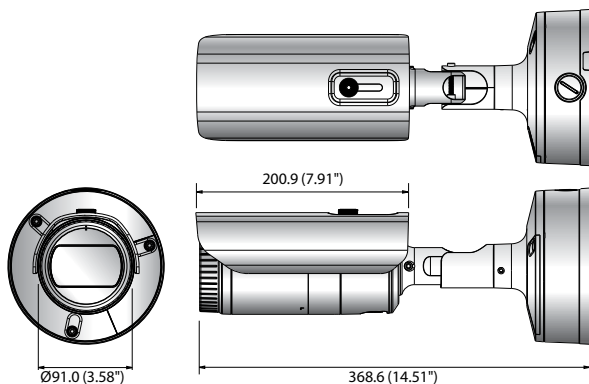

Dimensions

Unit : mm (inch)

Accessories (Optional)

XNO-6120R