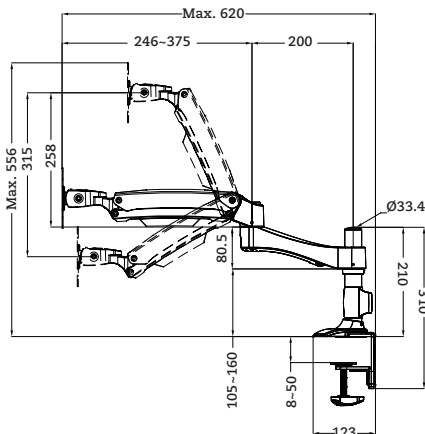

DMC-01

Allow any viewing angle and maximise space utilisation with the AG Neovo DMC-01 interactive desk clamped arm.

More than swivel, tilt, height adjustment as well as rotation, the innovative DMC-01 desk mount is equipped with a flexible arm with two joints for optimum viewing and great ergonomic comfort. Compatible with VESA standard, the DMC-01 accommodates displays weighing up to 10 kg and perfectly suits home, office and especially multi-user environments.

- > Streamlined and durable design
- > Easily reposition display to meet ergonomic needs
- > Compatible with VESA standard (75 x 75mm and 100 x 100mm)
- > Swivel left and right for 180°
- > Wide tilt range for up and down
- > Height adjustment up to 31.5 cm
- > Rotate for 360°
- > 360° of swing arm allows more viewing angles and extends display up to 62 cm
- > Smart cable management and clamp base free up space
- > Weight capacity: 10 kg (22 lbs)

Specifications

Mounting	VESA Standard	75 x 75 mm / 100 x 100 mm
Loading	Weight Capacity	10 kg (22.0 lbs)
Adjustment (Mounting Bracket)	Rotate	360°
	Swivel	- 90° ~ + 90°
	Tilt	- 20° ~ + 90°
Adjustment (Arm)	Lift	31.5 cm of increment (-30° ~ 65°)
	Swivel	360°
Exterior	Material	Steel, Aluminium alloy, Plastic
	Colour	Black & Silver
Dimensions	Net (W x H x D)	620 x 656 x 158 mm (24.4" x 25.8" x 6.2")
	Packaging (W x H x D)	645 x 143 x 218 mm (25.4" x 5.6" x 8.6")
Weight	Net Weight	3.8 kg (8.4 lbs)
	Gross Weight	3.9 kg (8.6 lbs)
Packing	1 Carton	4 sets
	1 Pallet	72 sets