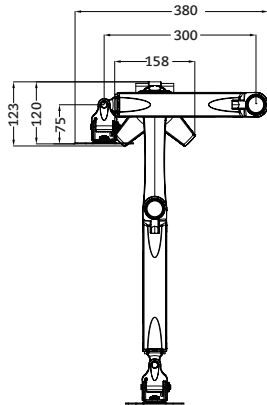

DMC-01

Allow any viewing angle and maximise space utilisation with the AG Neovo DMC-01 interactive desk clamped arm.

More than swivel, tilt, height adjustment as well as rotation, the innovative DMC-01 desk mount is equipped with a flexible arm with two joints for optimum viewing and great ergonomic comfort. Compatible with VESA standard, the DMC-01 accommodates displays weighing up to 10 kg and perfectly suits home, office and especially multi-user environments.

- > Streamlined and durable design
- > Easily reposition display to meet ergonomic needs
- > Compatible with VESA standard (75 x 75mm and 100 x 100mm)
- > Swivel left and right for 180°
- > Wide tilt range for up and down
- > Height adjustment up to 31.5 cm
- > Rotate for 360°
- > 360° of swing arm allows more viewing angles and extends display up to 62 cm
- > Smart cable management and clamp base free up space
- > Weight capacity: 10 kg (22 lbs)

Specifications

Mounting	VESA Standard	75 x 75 mm / 100 x 100 mm
Loading	Weight Capacity	10 kg (22.0 lbs)
Adjustment (Mounting Bracket)	Rotate	360°
	Swivel	- 90° ~ + 90°
	Tilt	- 20° ~ + 90°
Adjustment (Arm)	Lift	31.5 cm of increment (-30° ~ 65°)
	Swivel	360°
Exterior	Material	Steel, Aluminium alloy, Plastic
	Colour	Black & Silver
Dimensions	Net (W x H x D)	620 x 656 x 158 mm (24.4" x 25.8" x 6.2")
	Packaging (W x H x D)	645 x 143 x 218 mm (25.4" x 5.6" x 8.6")
Weight	Net Weight	3.8 kg (8.4 lbs)
	Gross Weight	3.9 kg (8.6 lbs)
Packing	1 Carton	4 sets
	1 Pallet	72 sets